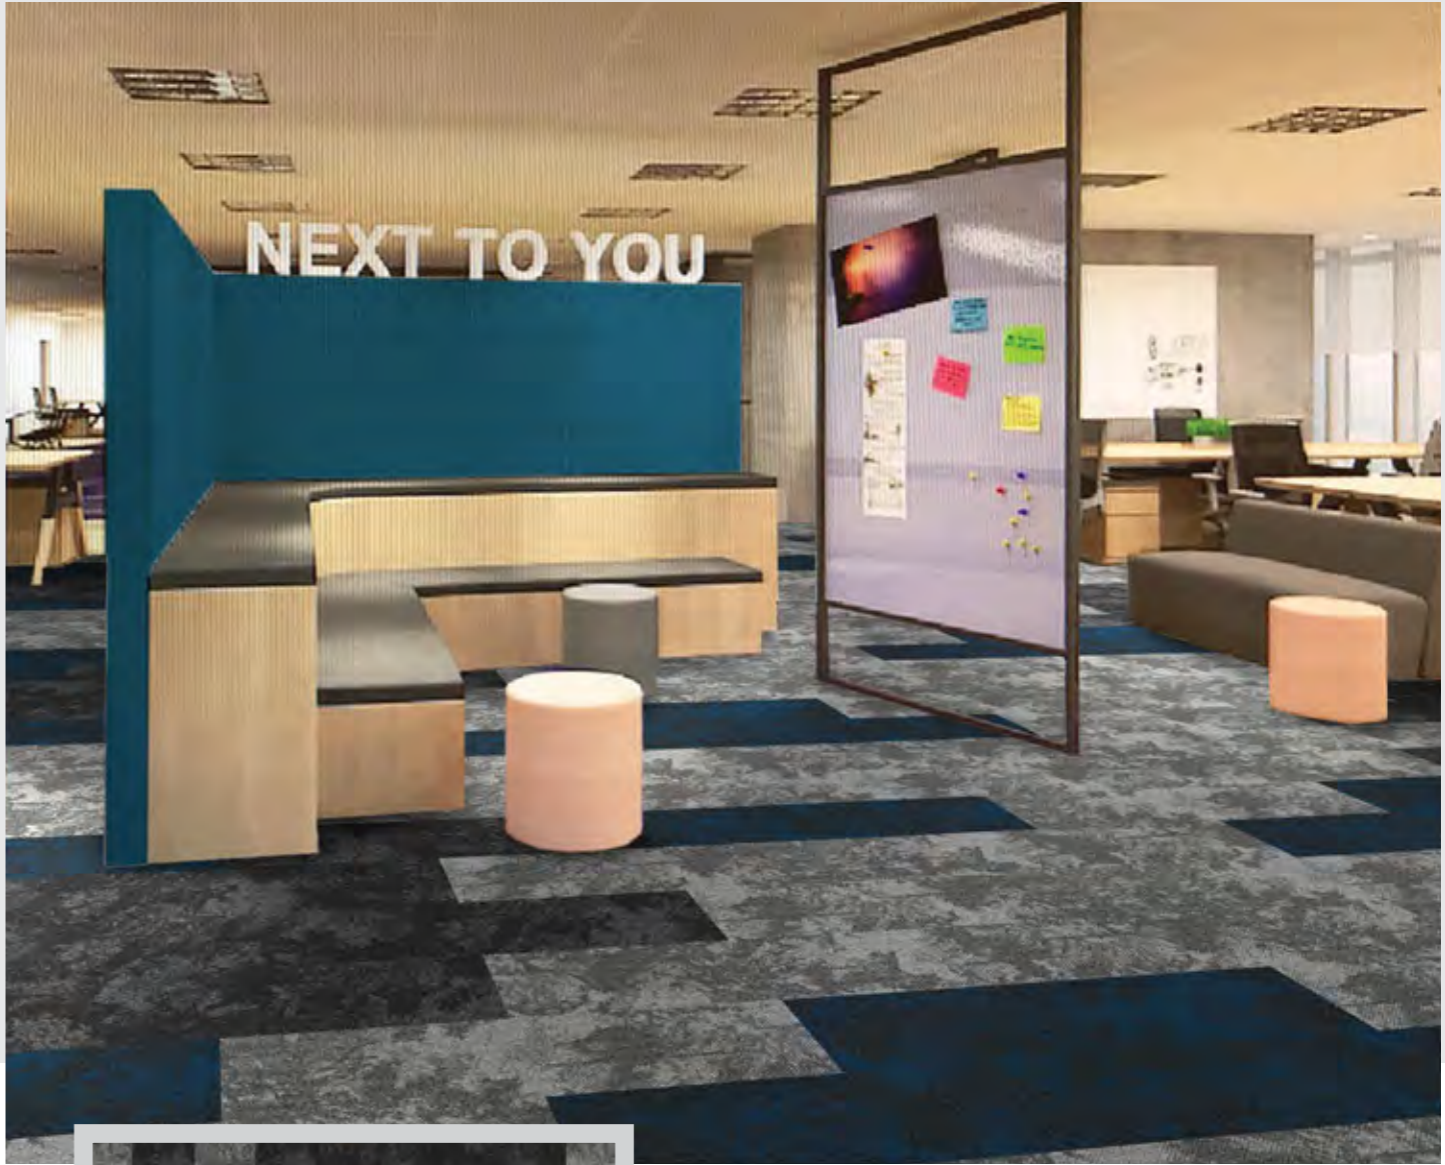

Concrete
BT02
BT04