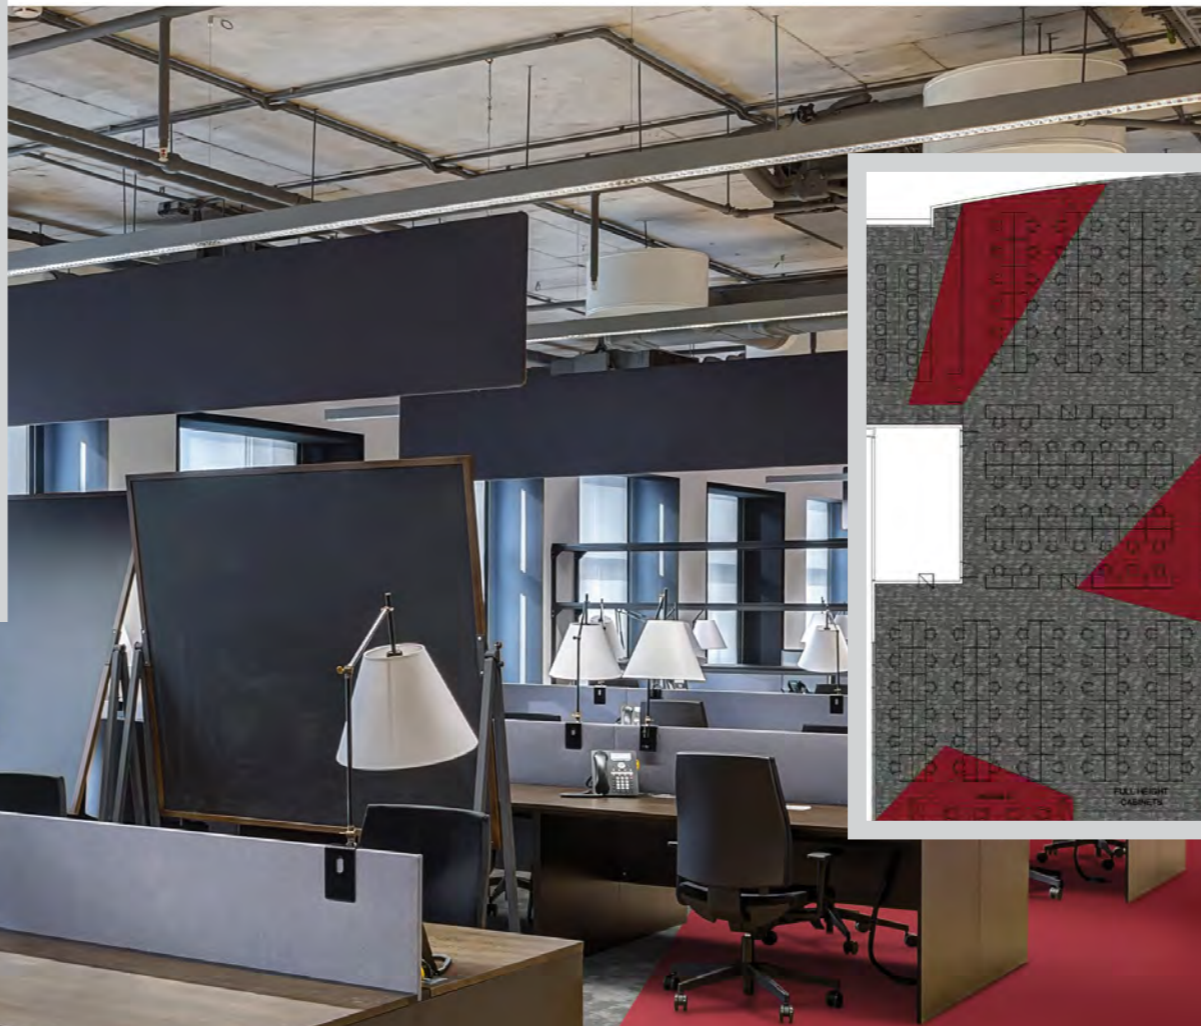

Ice Floe
OC 01