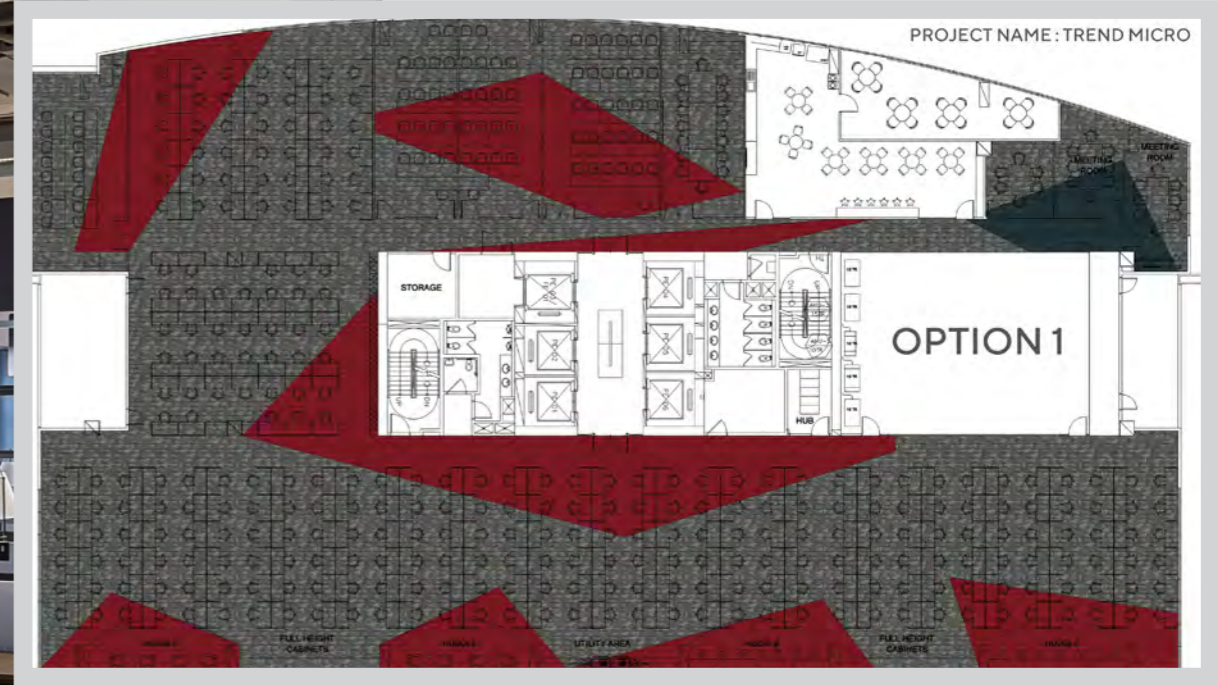

Ice Floe
OC 01